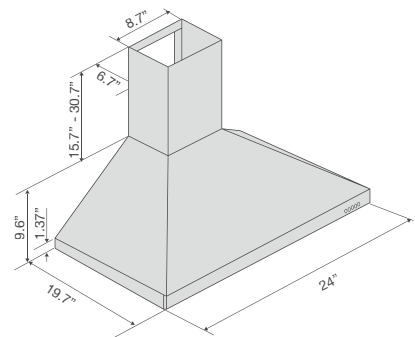

- Wall-mounted hood
- 3 speed settings.
- 600 cfm blower system.
- 10 minutes shut off delay button.
- Push button controls.
- Very quiet - 66 dB(A).
- 2 - 20 W halogen lights.
- Stainless steel brushed finish.
- Optional accessory: Recirculating kit.
- Includes adaptor for 5" air outlets.

30" Pyramid Hood
60CFP-30X
Stainless steel
Item Number: 932010151

- Wall-mounted hood
- 3 speed settings.
- 600 cfm blower system.
- 10 minutes shut off delay button.
- Push button controls.
- Very quiet - 66 dB(A).
- 2 - 20 W halogen lights.
- Stainless steel brushed finish.
- Optional accessory: Recirculating kit.
- Includes adaptor for 5" air outlets.

24" Pyramid Hood
60CFP-24X
Stainless steel
Item Number: 932010150

- Wall-mounted hood
- 3 speed settings.
- 600 cfm blower system.
- 10 minutes shut off delay button.
- Push button controls.
- Very quiet - 66 dB(A).
- 2 - 20 W halogen lights.
- Stainless steel brushed finish.
- Optional accessory: Recirculating kit.
- Includes adaptor for 5" air outlets.